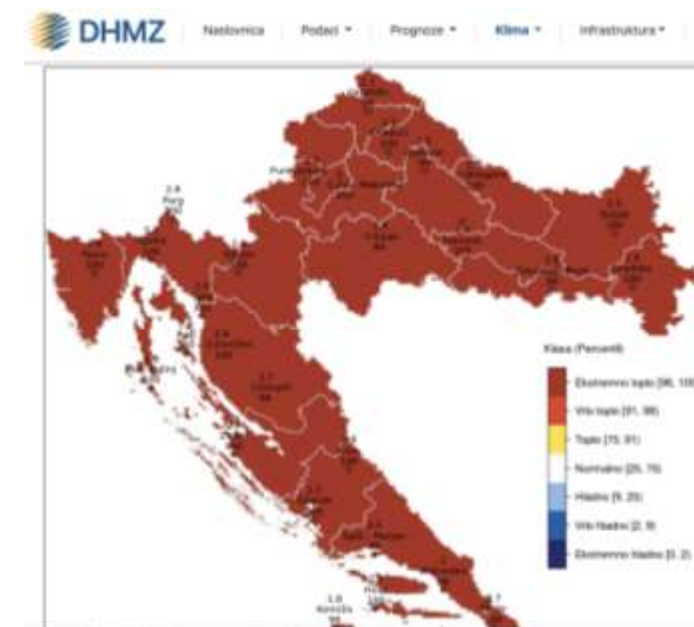

A. Gutteres, COP 27

RH 2022

Climate chaos is a crisis of biblical proportions.

Our planet is still in the emergency room.

We need to drastically reduce emissions now –

The world still needs a giant leap on climate ambition.

The red line we must not cross is the line that takes our planet over the 1.5 degree temperature limit.

To have any hope of keeping to 1.5, we need to massively invest in renewables and end our addiction to fossil fuels.

Rijeka, 29.9.2022. – **288 l kiše u 1 danu**, rekord

Procjena štete od suše u RH 2022 – **2,5 milijardi kn**