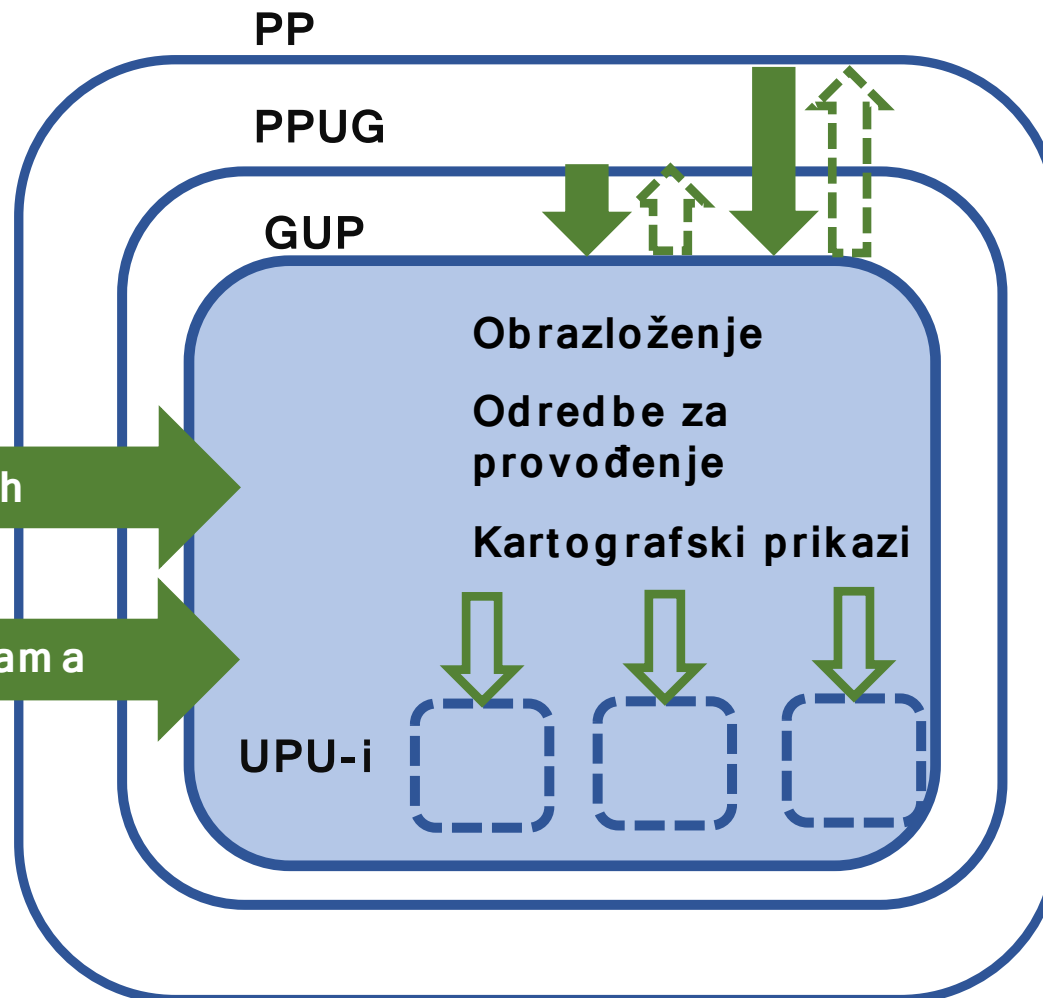

Usklađenje s EU i nacionalnim zakonodavstvom

Integracija inovativnih rješenja na planerskoj i konkretnoj razini

SECAP - Akcijski plan energetski održivog razvitka i prilagodbe klimatskim promjenama...